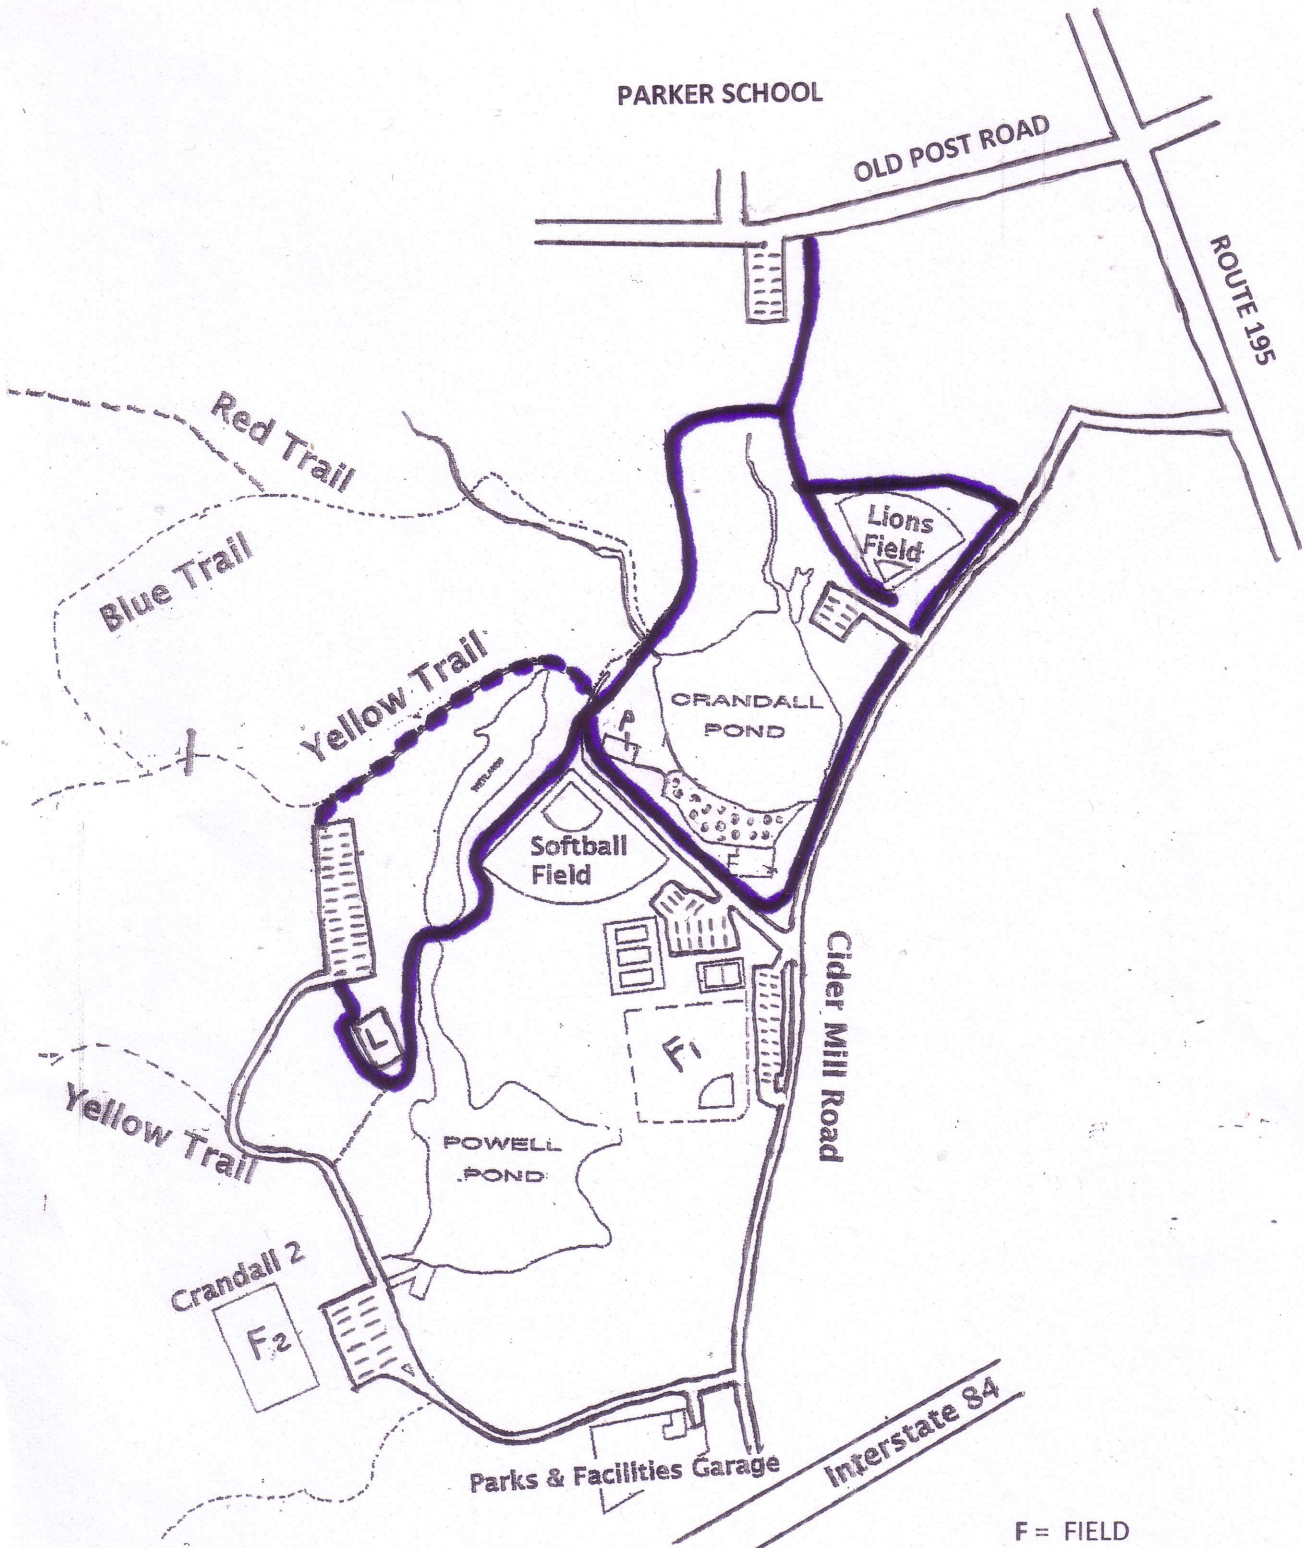

TOLLAND BIKE PATH

Crandall Park Trail System

- Red Trail - around park perimeter
- Blue Trail - crosses center of park
connects to red and yellow
- Yellow Trails - short connectors between
Blue trail and parking

F = FIELD

L = LODGE

P = PAVILION

 PARKING

 TOLLAND BIKE PATH