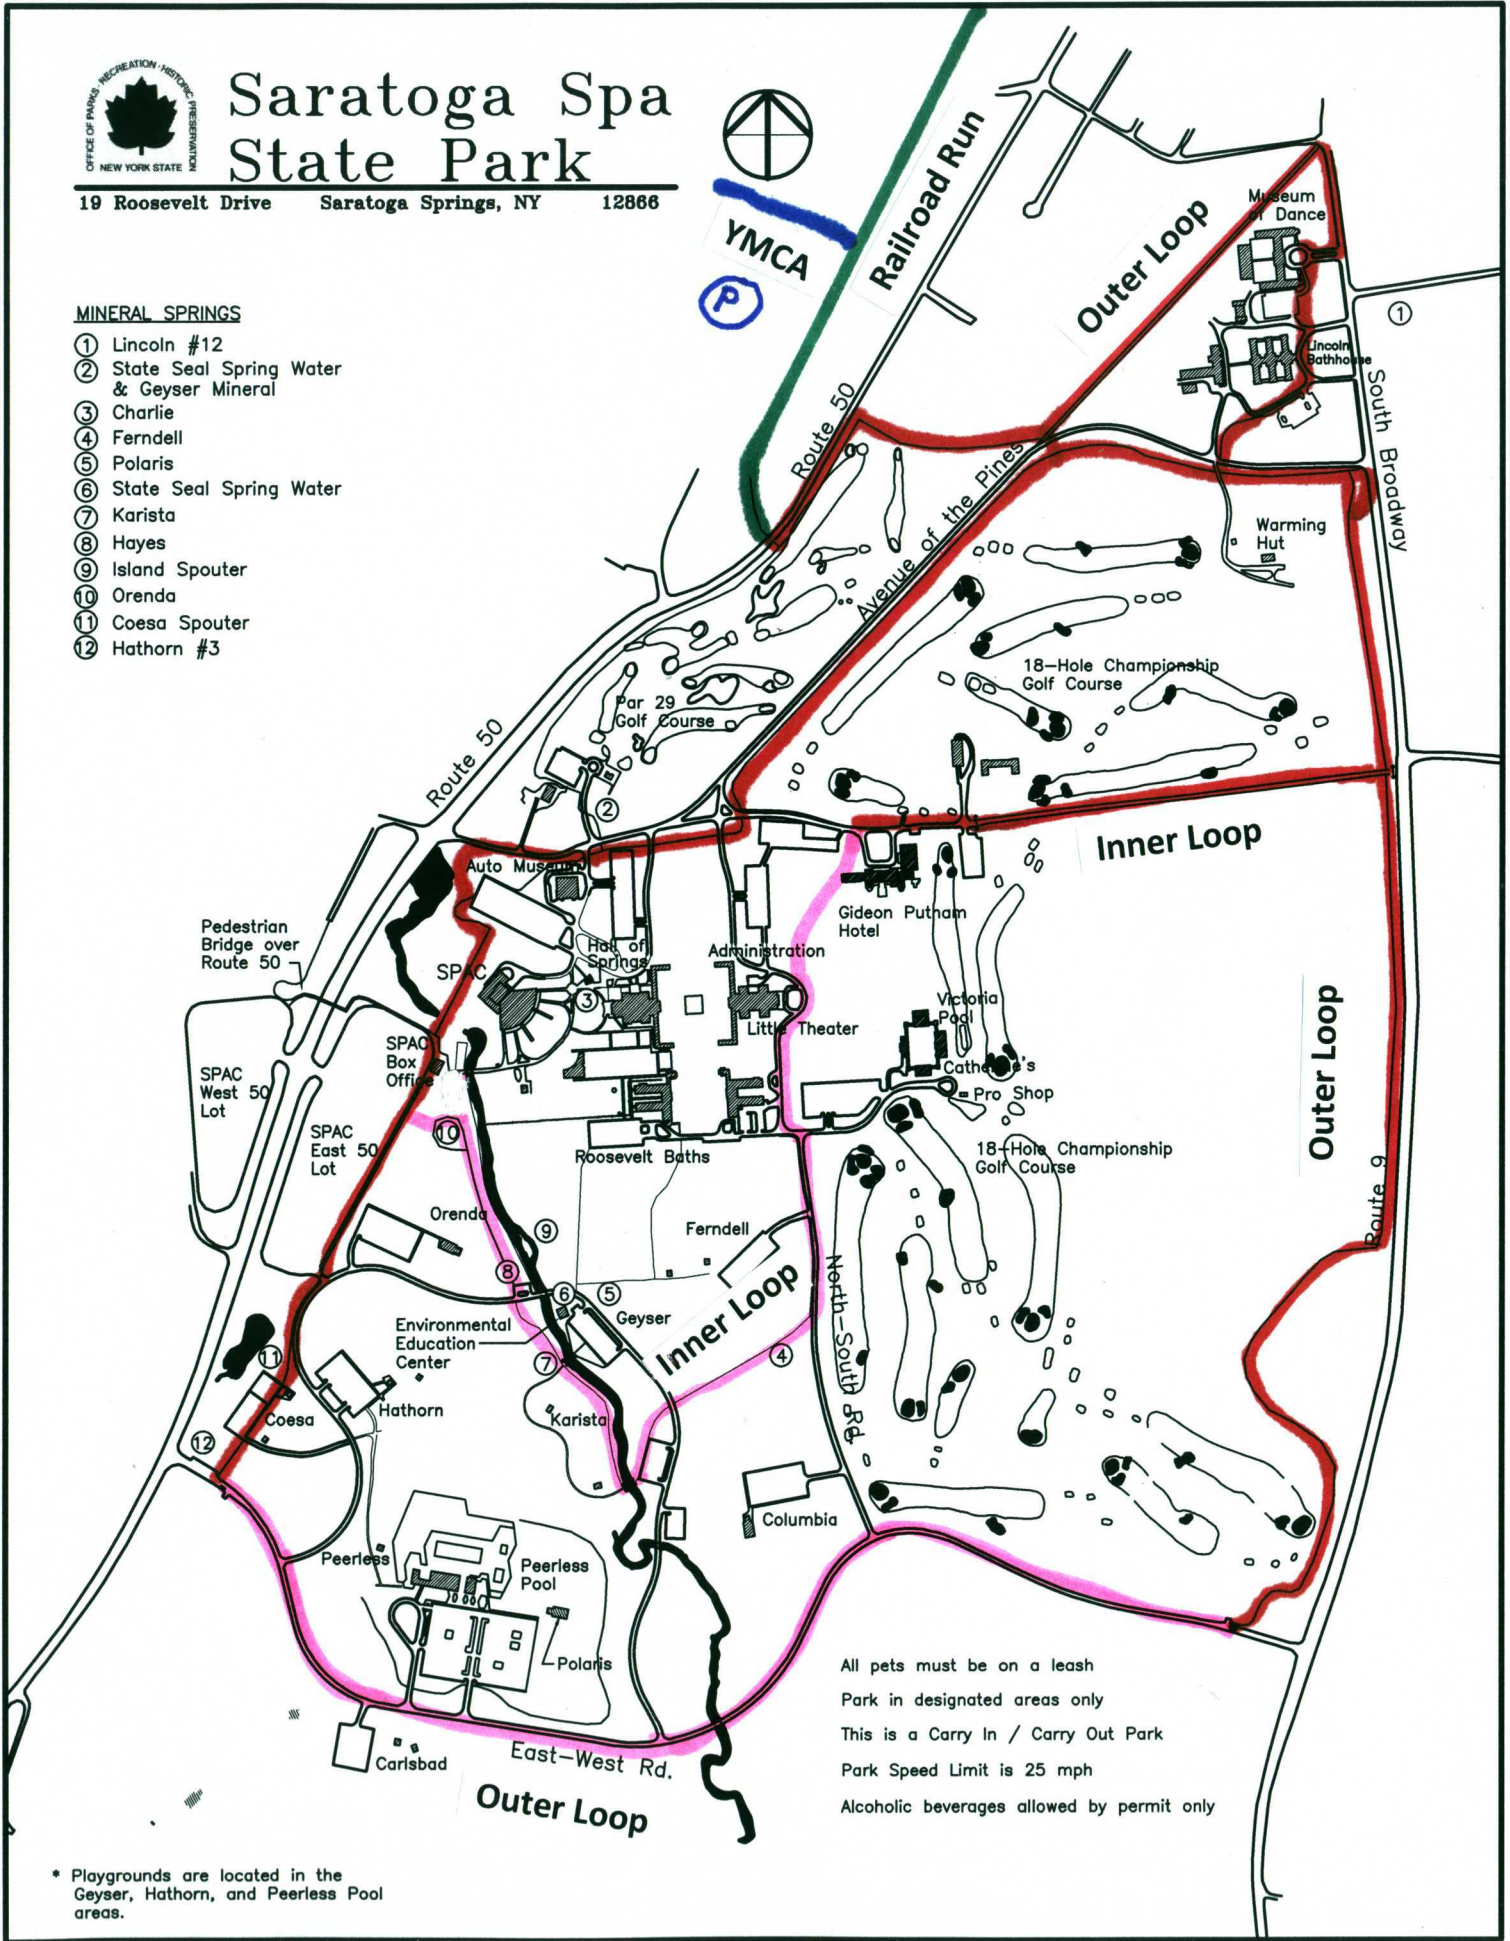

Saratoga Spa State Park

19 Roosevelt Drive Saratoga Springs, NY 12866

MINERAL SPRINGS

- ① Lincoln #12
- ② State Seal Spring Water & Geyser Mineral
- ③ Charlie
- ④ Ferndell
- ⑤ Polaris
- ⑥ State Seal Spring Water
- ⑦ Karista
- ⑧ Hayes
- ⑨ Island Spouter
- ⑩ Orenda
- ⑪ Coesa Spouter
- ⑫ Hathorn #3

All pets must be on a leash
 Park in designated areas only
 This is a Carry In / Carry Out Park
 Park Speed Limit is 25 mph
 Alcoholic beverages allowed by permit only

* Playgrounds are located in the Geyser, Hathorn, and Peerless Pool areas.