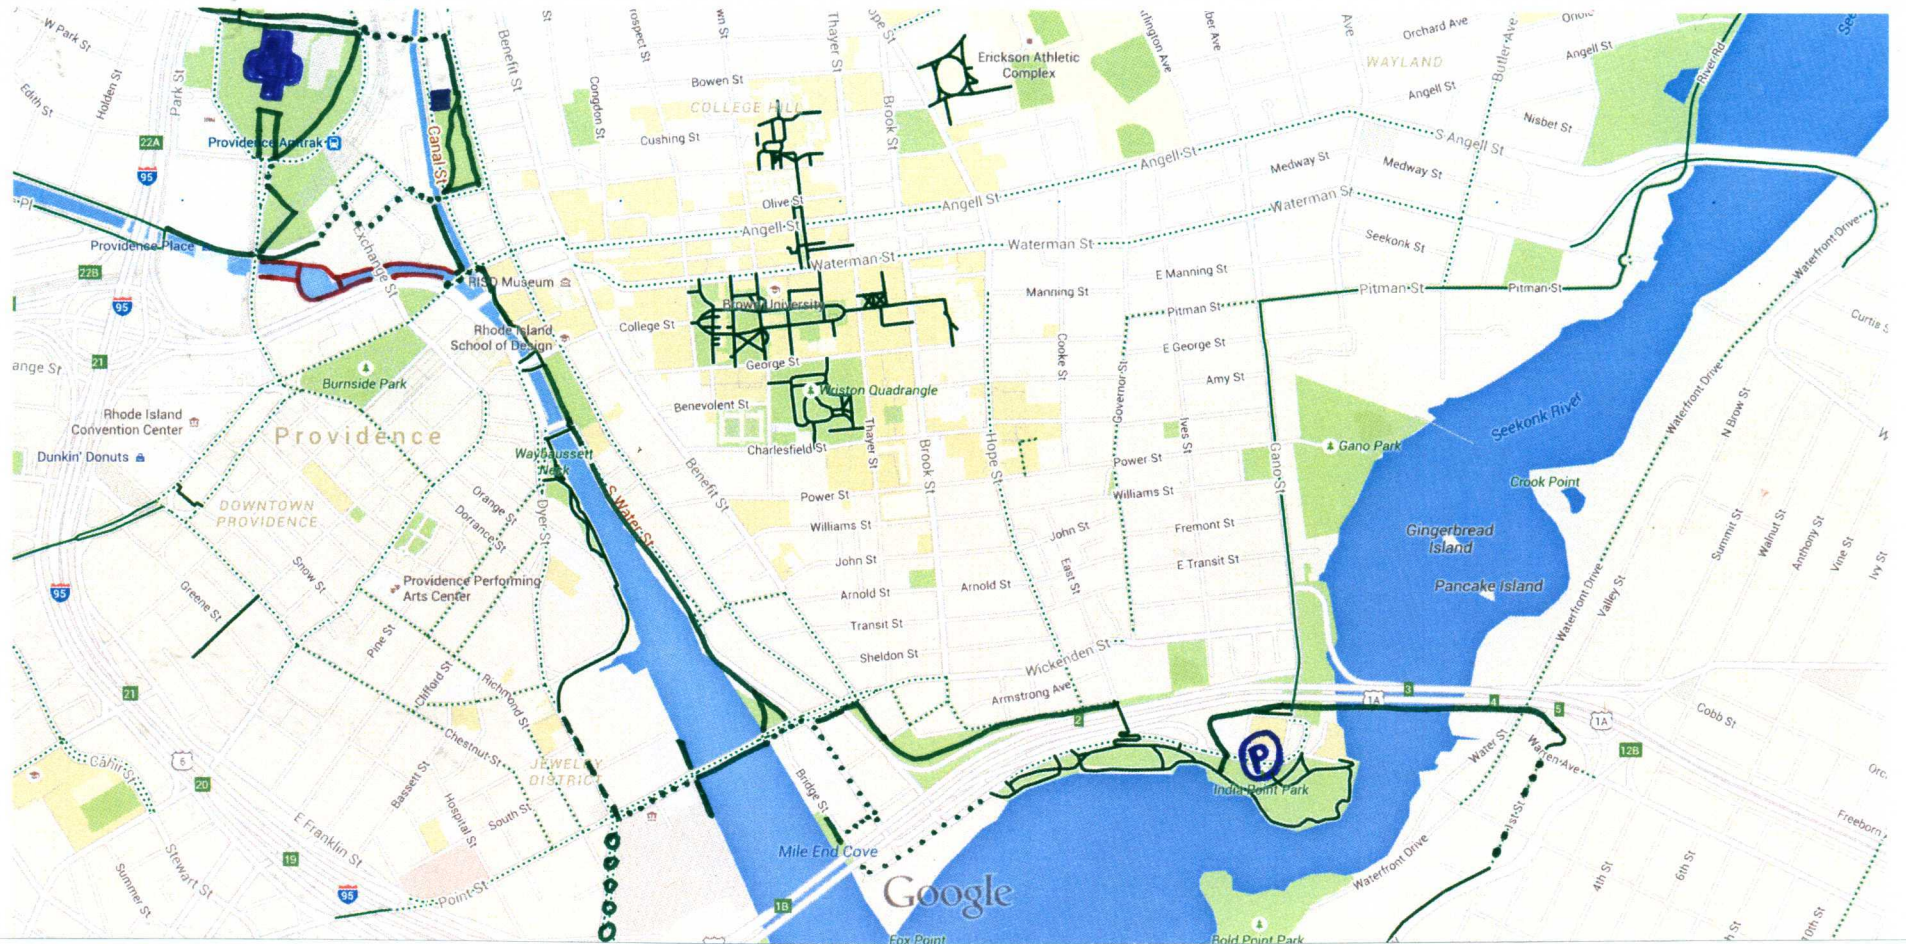

PROVIDENCE RIVER TRAIL

-  Providence River Trail
-  On-Road portion
-  Riverwalk
-  Parking
-  Roger Williams NM
-  State Capitol