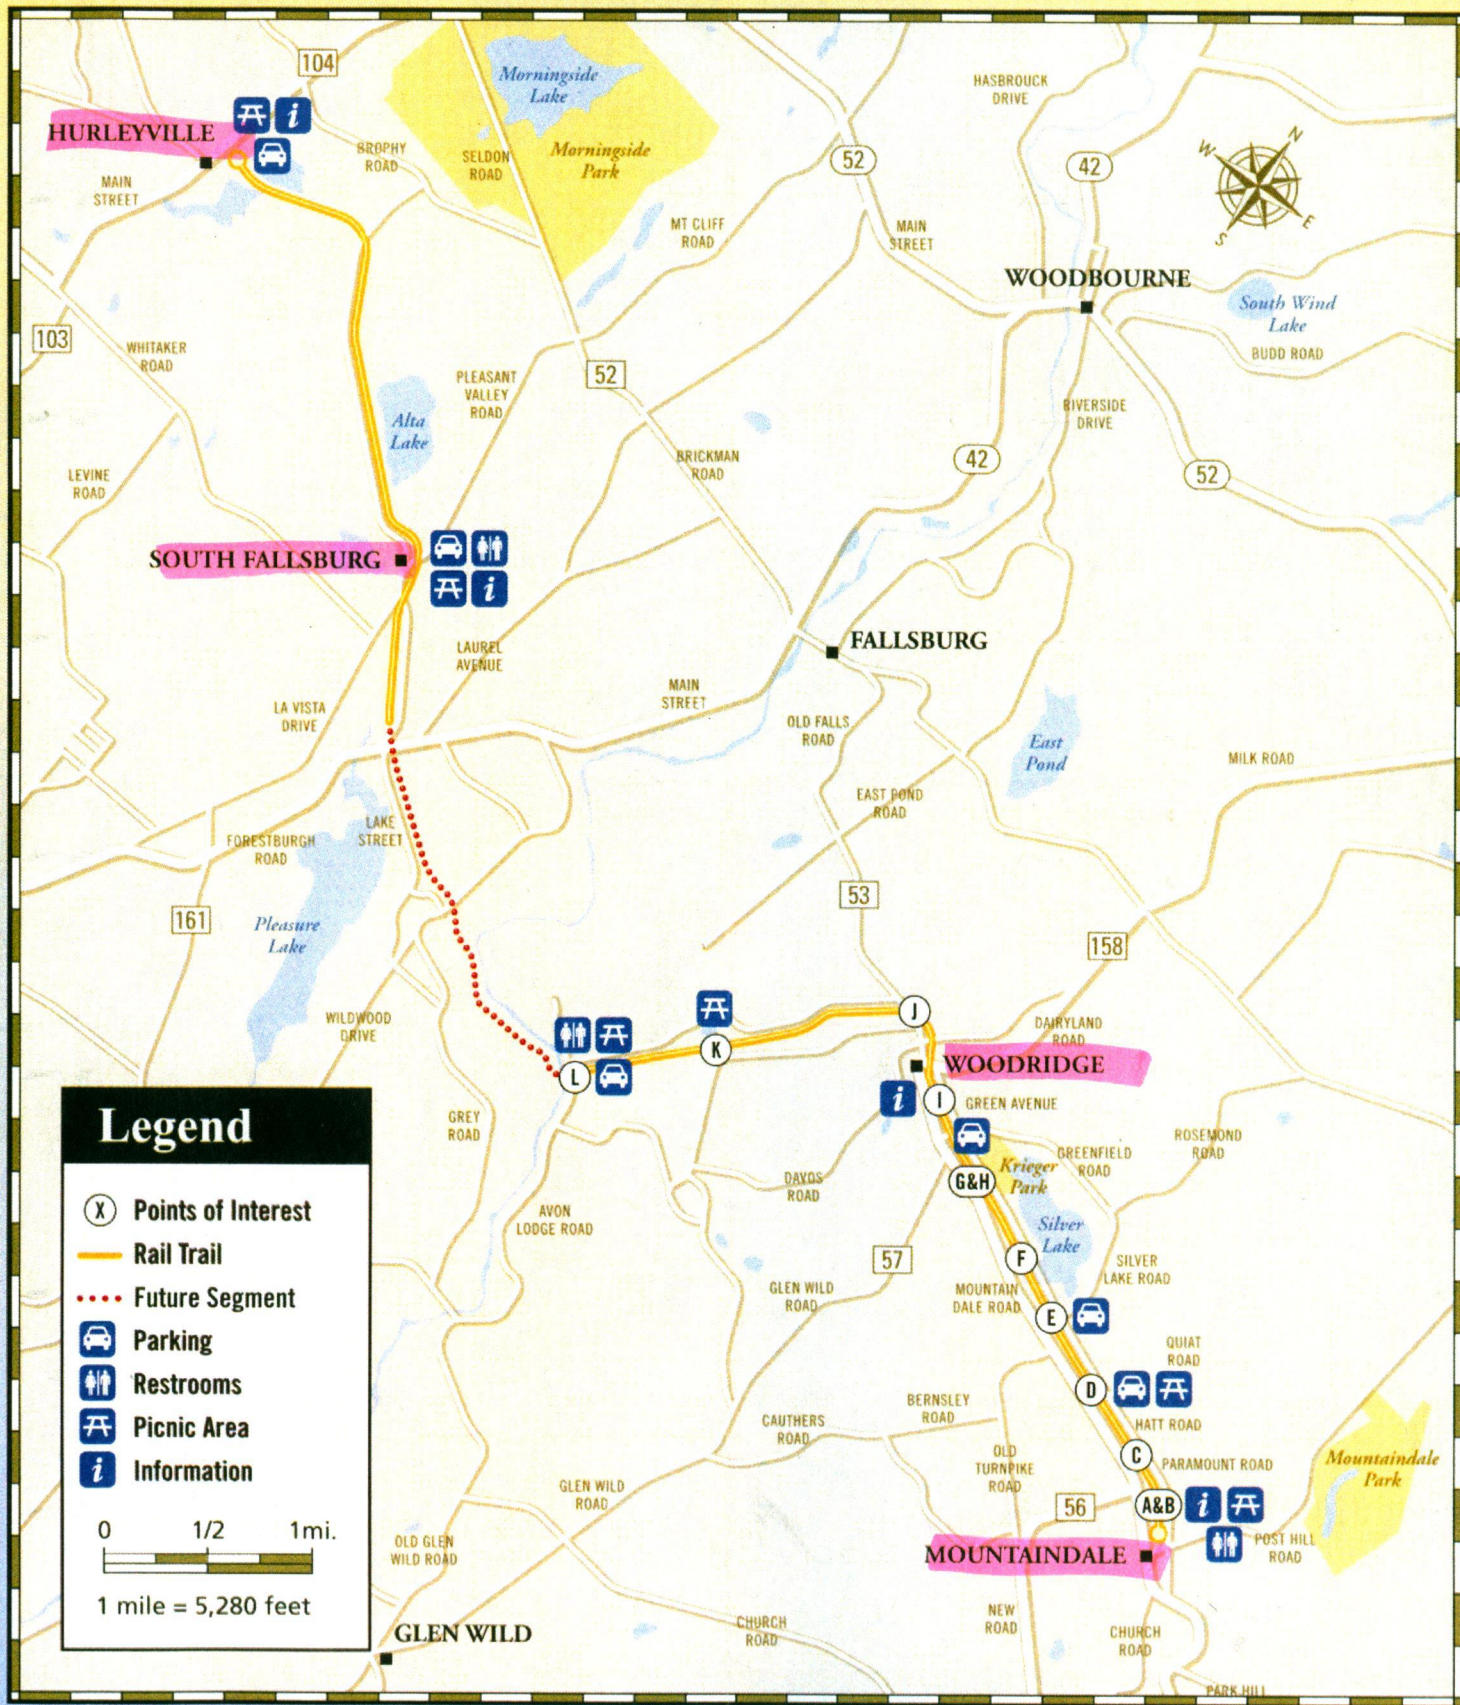

Town of Fallsburg Rails to Trails Map

Legend

- (X) Points of Interest
- Rail Trail
- Future Segment
- Parking
- Restrooms
- Picnic Area
- Information

0 1/2 1mi.

 1 mile = 5,280 feet

2012