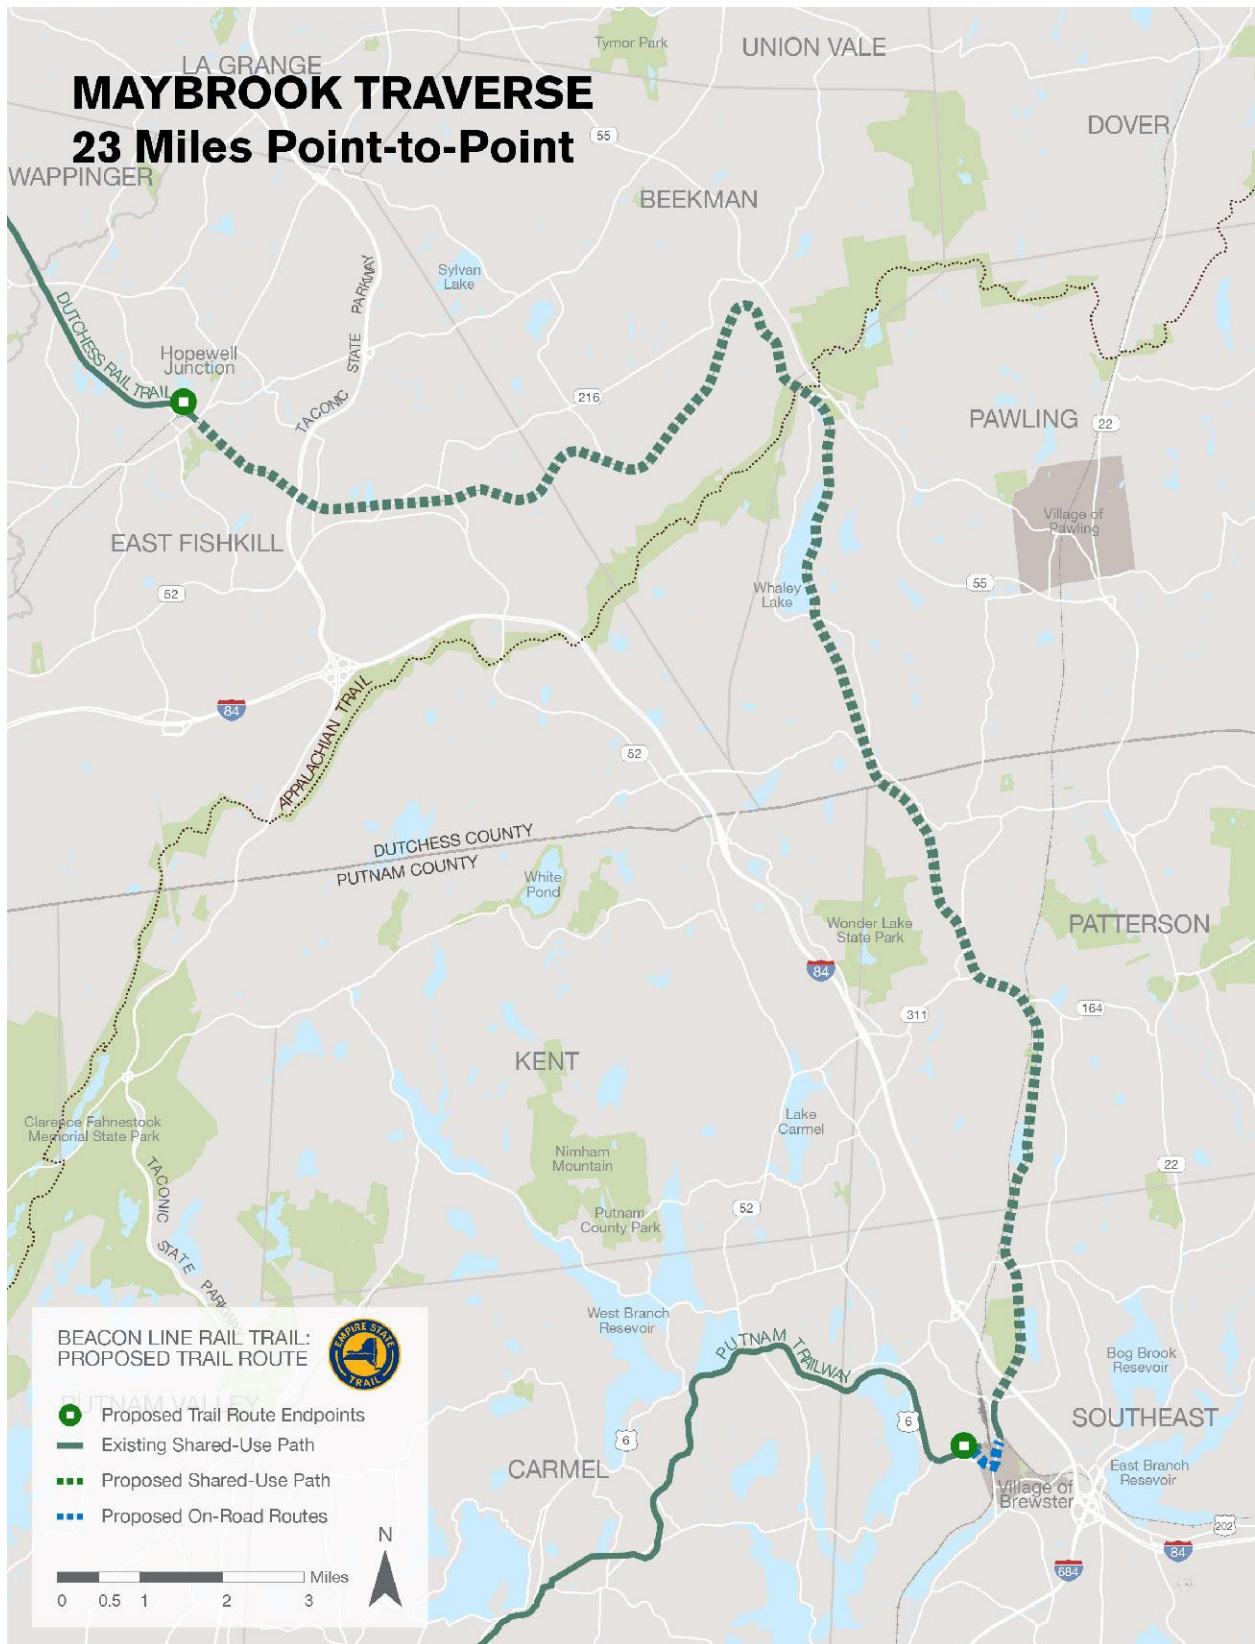

# MAYBROOK TRAVERSE

## 23 Miles Point-to-Point

**BEACON LINE RAIL TRAIL:  
PROPOSED TRAIL ROUTE**

- Proposed Trail Route Endpoints
- Existing Shared-Use Path
- Proposed Shared-Use Path
- Proposed On-Road Routes