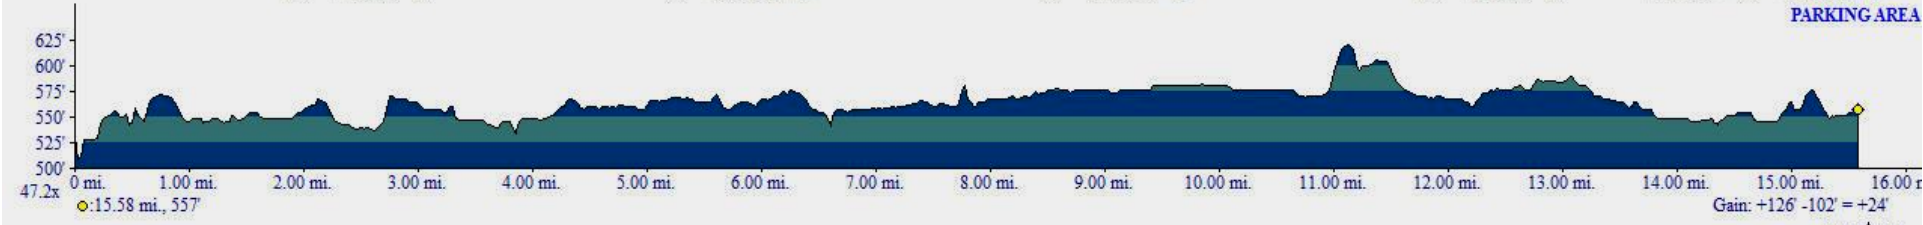

Lehigh Valley Trail

MN | TN
11 1/2°
05/12/13