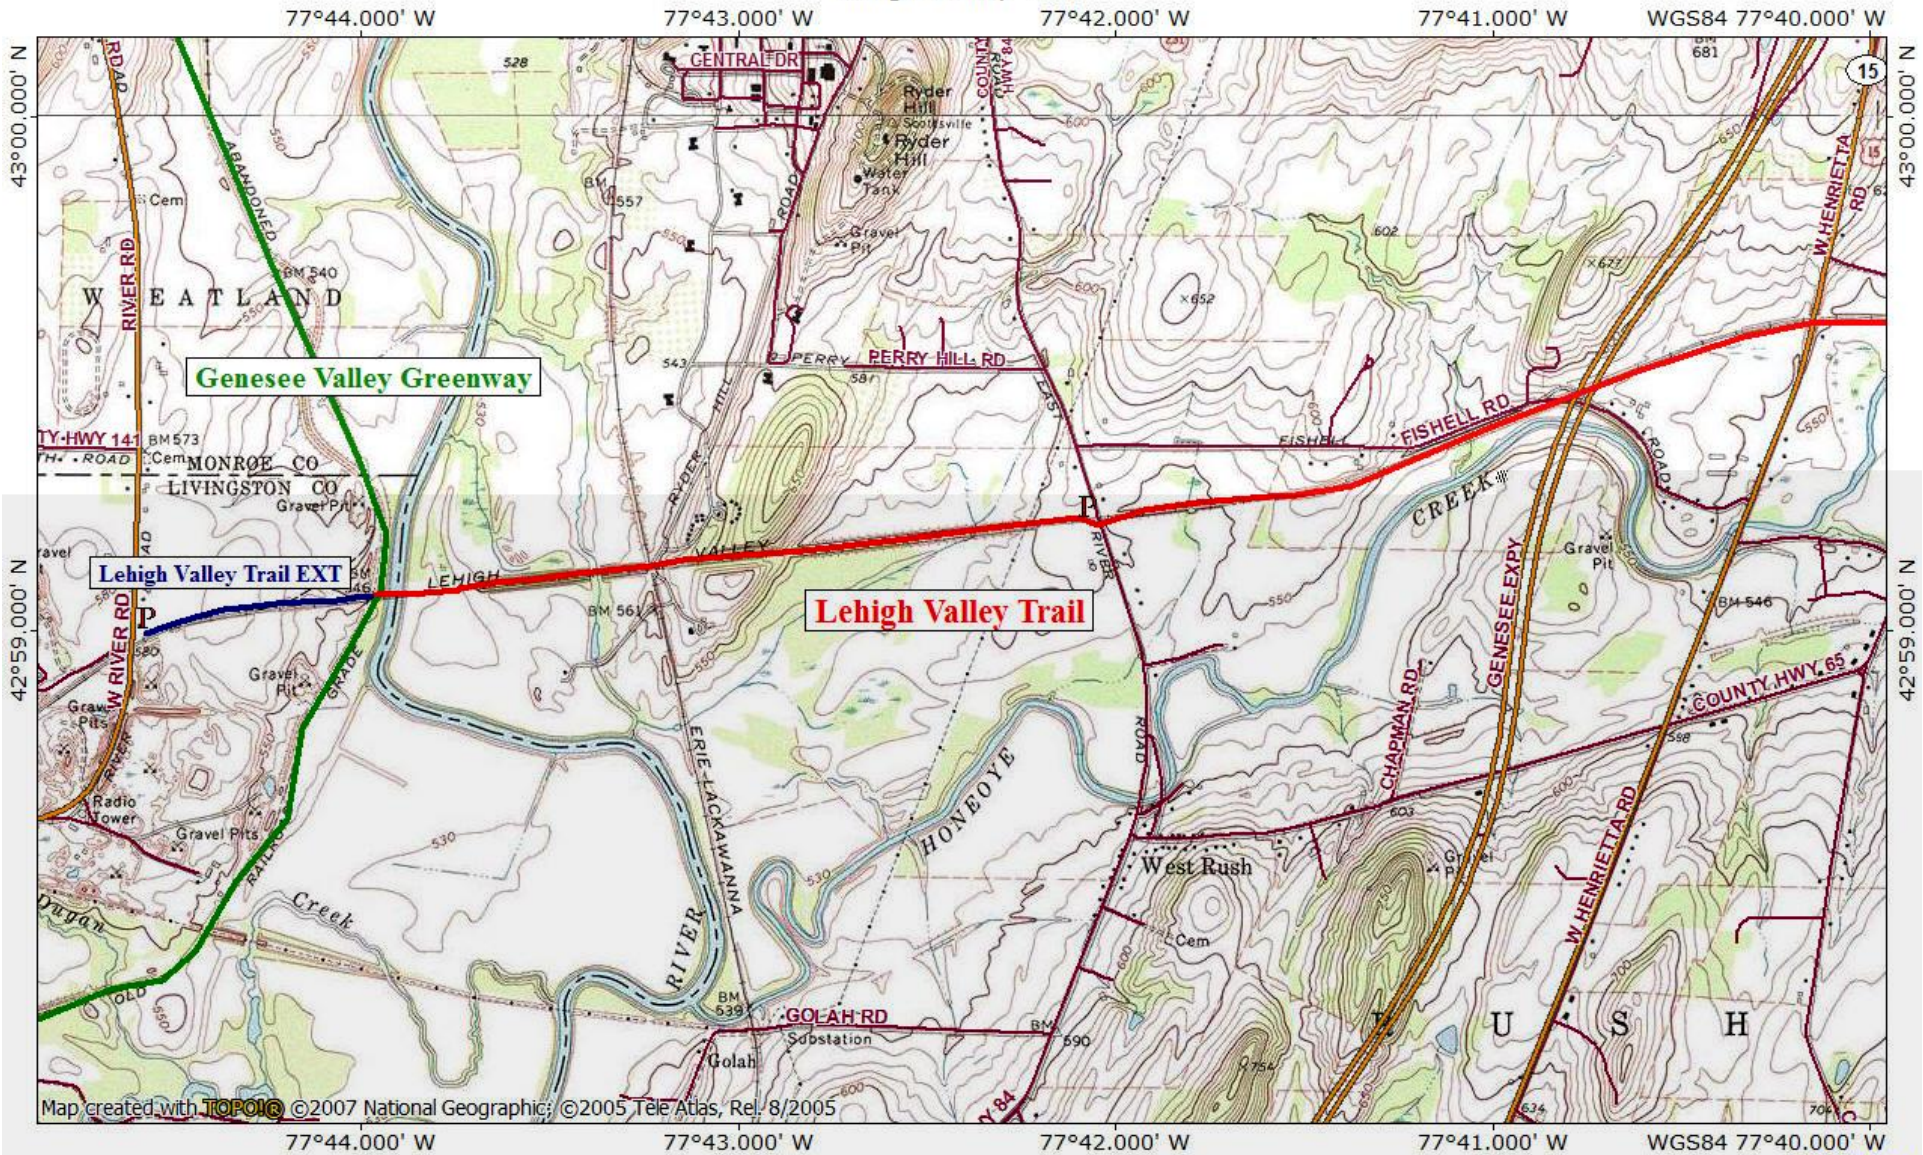

Lehigh Valley Trail

MN | TN
11 1/2°
05/12/13