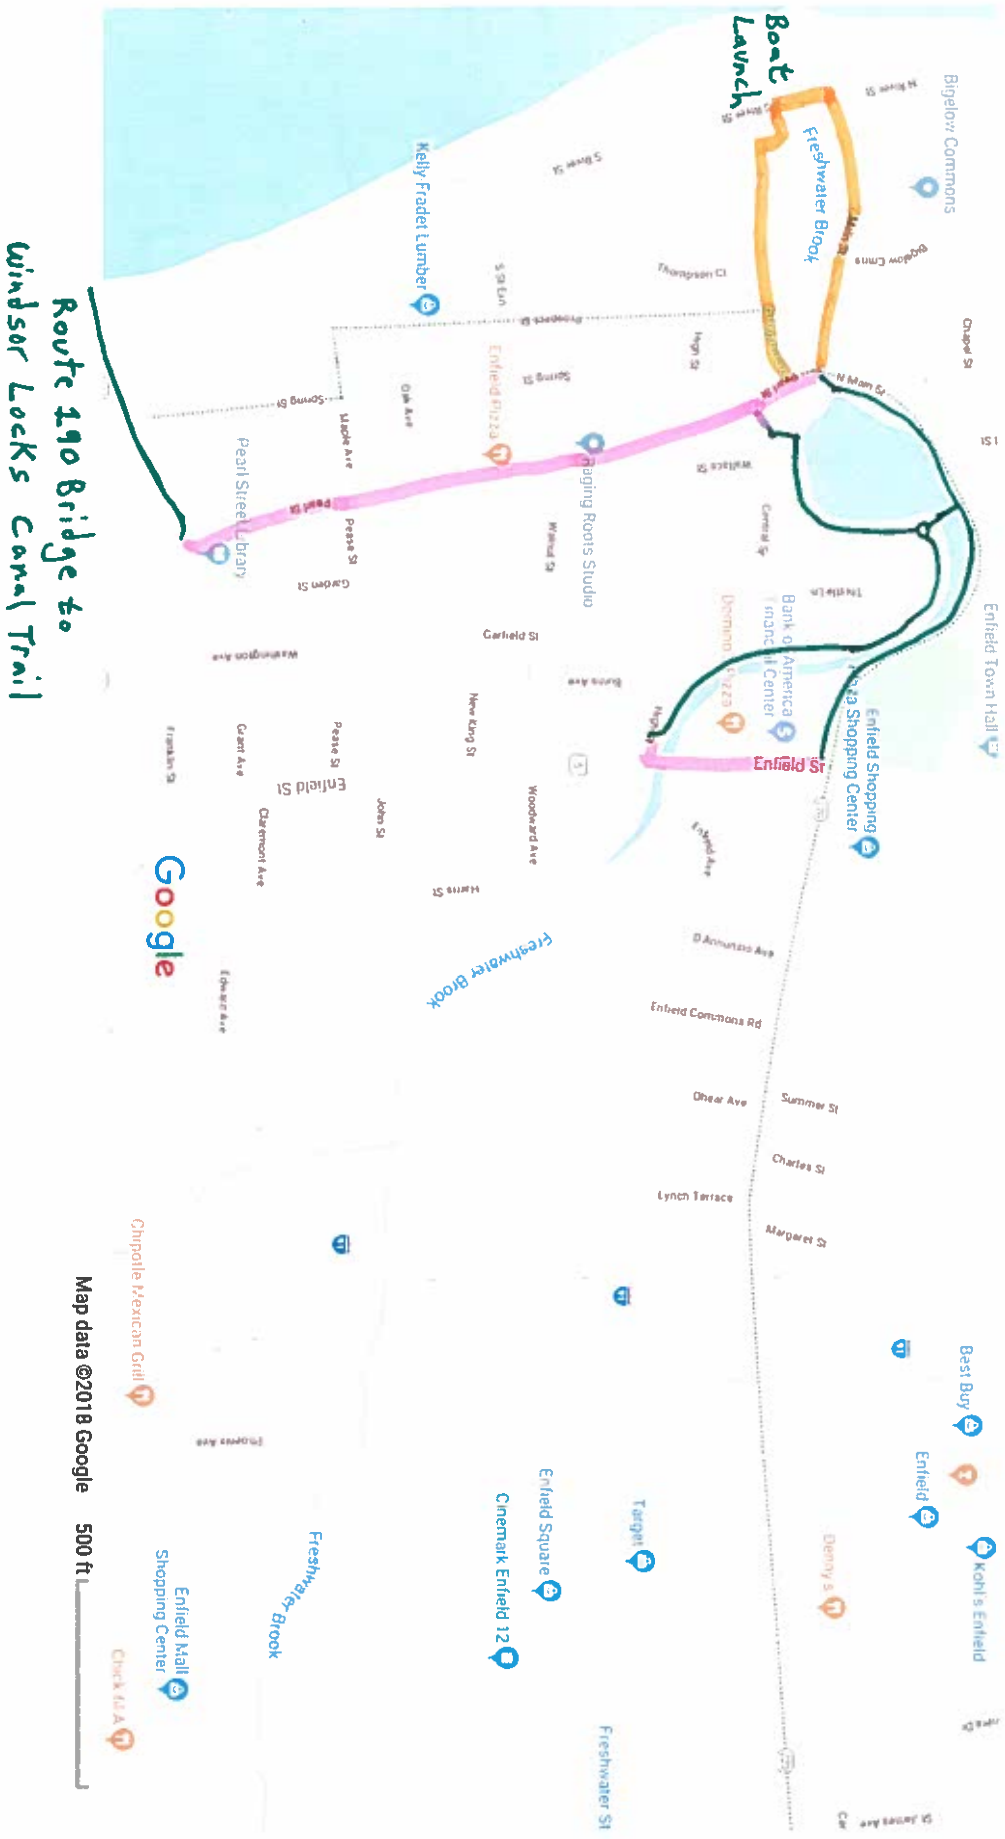

ENFIELD BIKE PATH

Route 190 Bridge to
Windsor Locks Canal Trail

Boat Launch

Freshwater Brook

Freshwater Brook

Freshwater Brook

Map data ©2018 Google

500 ft

CHICK-IL-A

Enfield Mall Shopping Center

Chipotle Mexican Grill

Google

Cinemark Enfield 12

Enfield Square

Freshwater St

Target

Best Buy

Enfield

Kohl's Enfield

Denny's

Lynch Terrace

Deer Ave

Summer St

Charles St

Margaret St

Enfield Commons Rd

D Amunon Ave

Highway 17

Woodward Ave

Enfield Commons

Bank of America Financial Center

Enfield Shopping Center